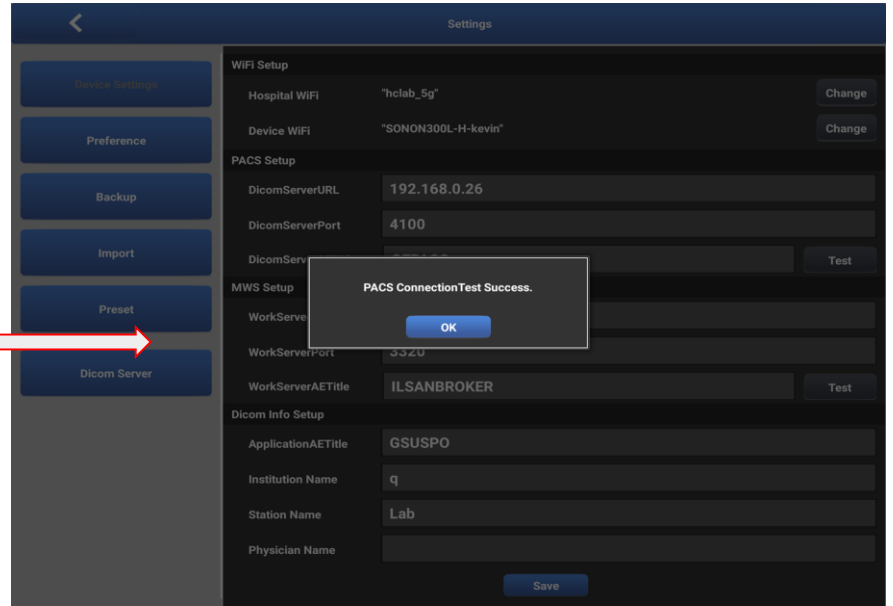

PACS

Step 1. WiFi Setting

● Ping test

1. WIFI Set-up
2. Dual SSID connections
3. Automatic changes between PACS and SONON connections (5-6 seconds required)

Step 2. How to Upload images to PACS server

1. Patient info registered at Worklist
2. San a Patient
3. Upload the image
4. Automatic Upload