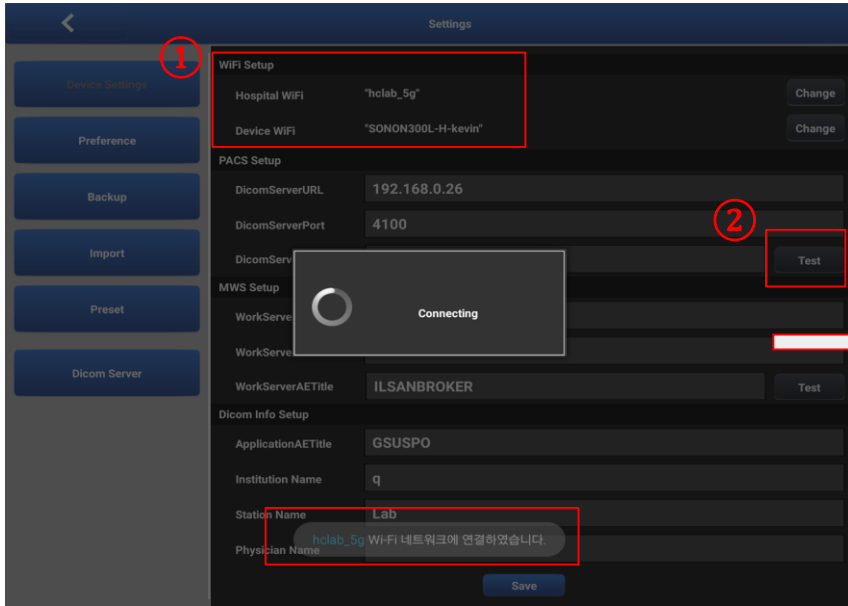

PACS

Step 1. WiFi Setting

● Ping test

1. WIFI Set-up
2. Dual SSID connections
3. Automatic changes between PACS and SONON connections (5-6 seconds required)

Step 2. How to Upload images to PACS server

1. Patient info registered at Worklist
2. San a Patient
3. Upload the image
4. Automatic Upload