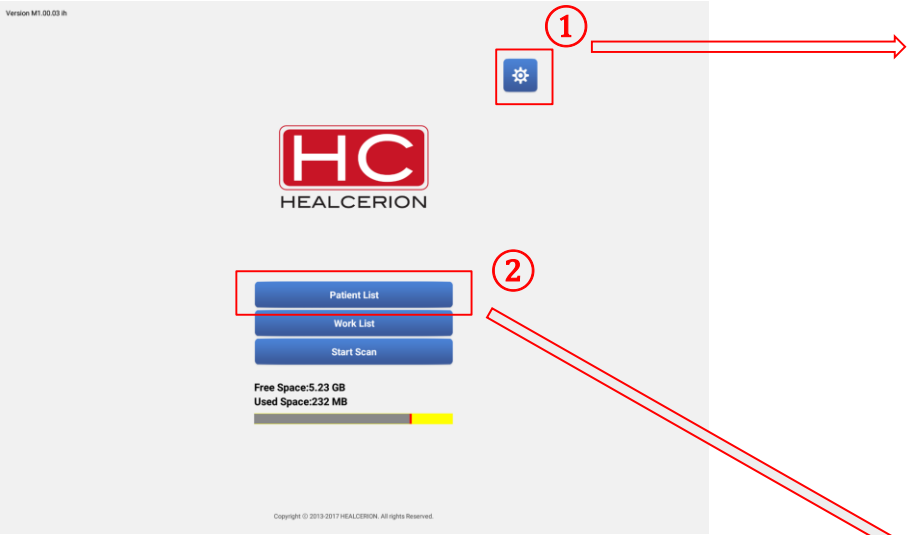

PACS

Step 1. WiFi Setting

● Ping test

1. WIFI Set-up
2. Dual SSID connections
3. Automatic changes between PACS and SONON connections (5-6 seconds required)

Step 2. How to Upload images to PACS server

1. Patient info registered at Worklist
2. San a Patient
3. Upload the image
4. Automatic Upload