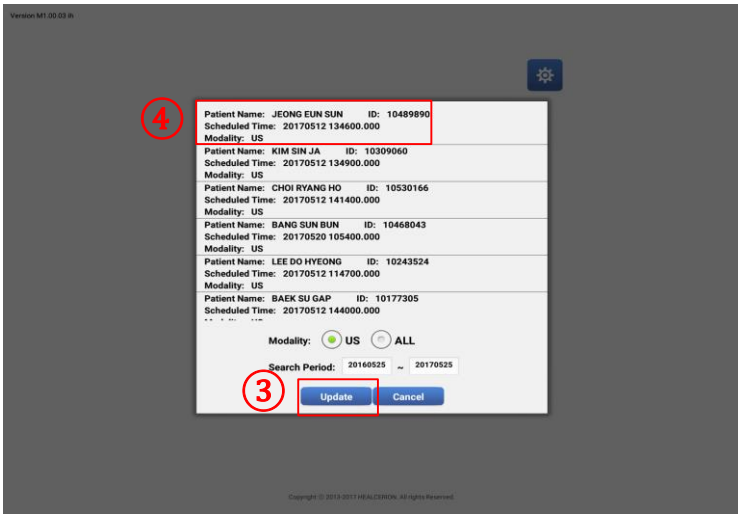

PACS

Step 1. WiFi Setting

● Ping test

1. WIFI Set-up
2. Dual SSID connections
3. Automatic changes between PACS and SONON connections (5-6 seconds required)

Step 2. How to Upload images to PACS server

1. Patient info registered at Worklist
2. San a Patient
3. Upload the image
4. Automatic Upload